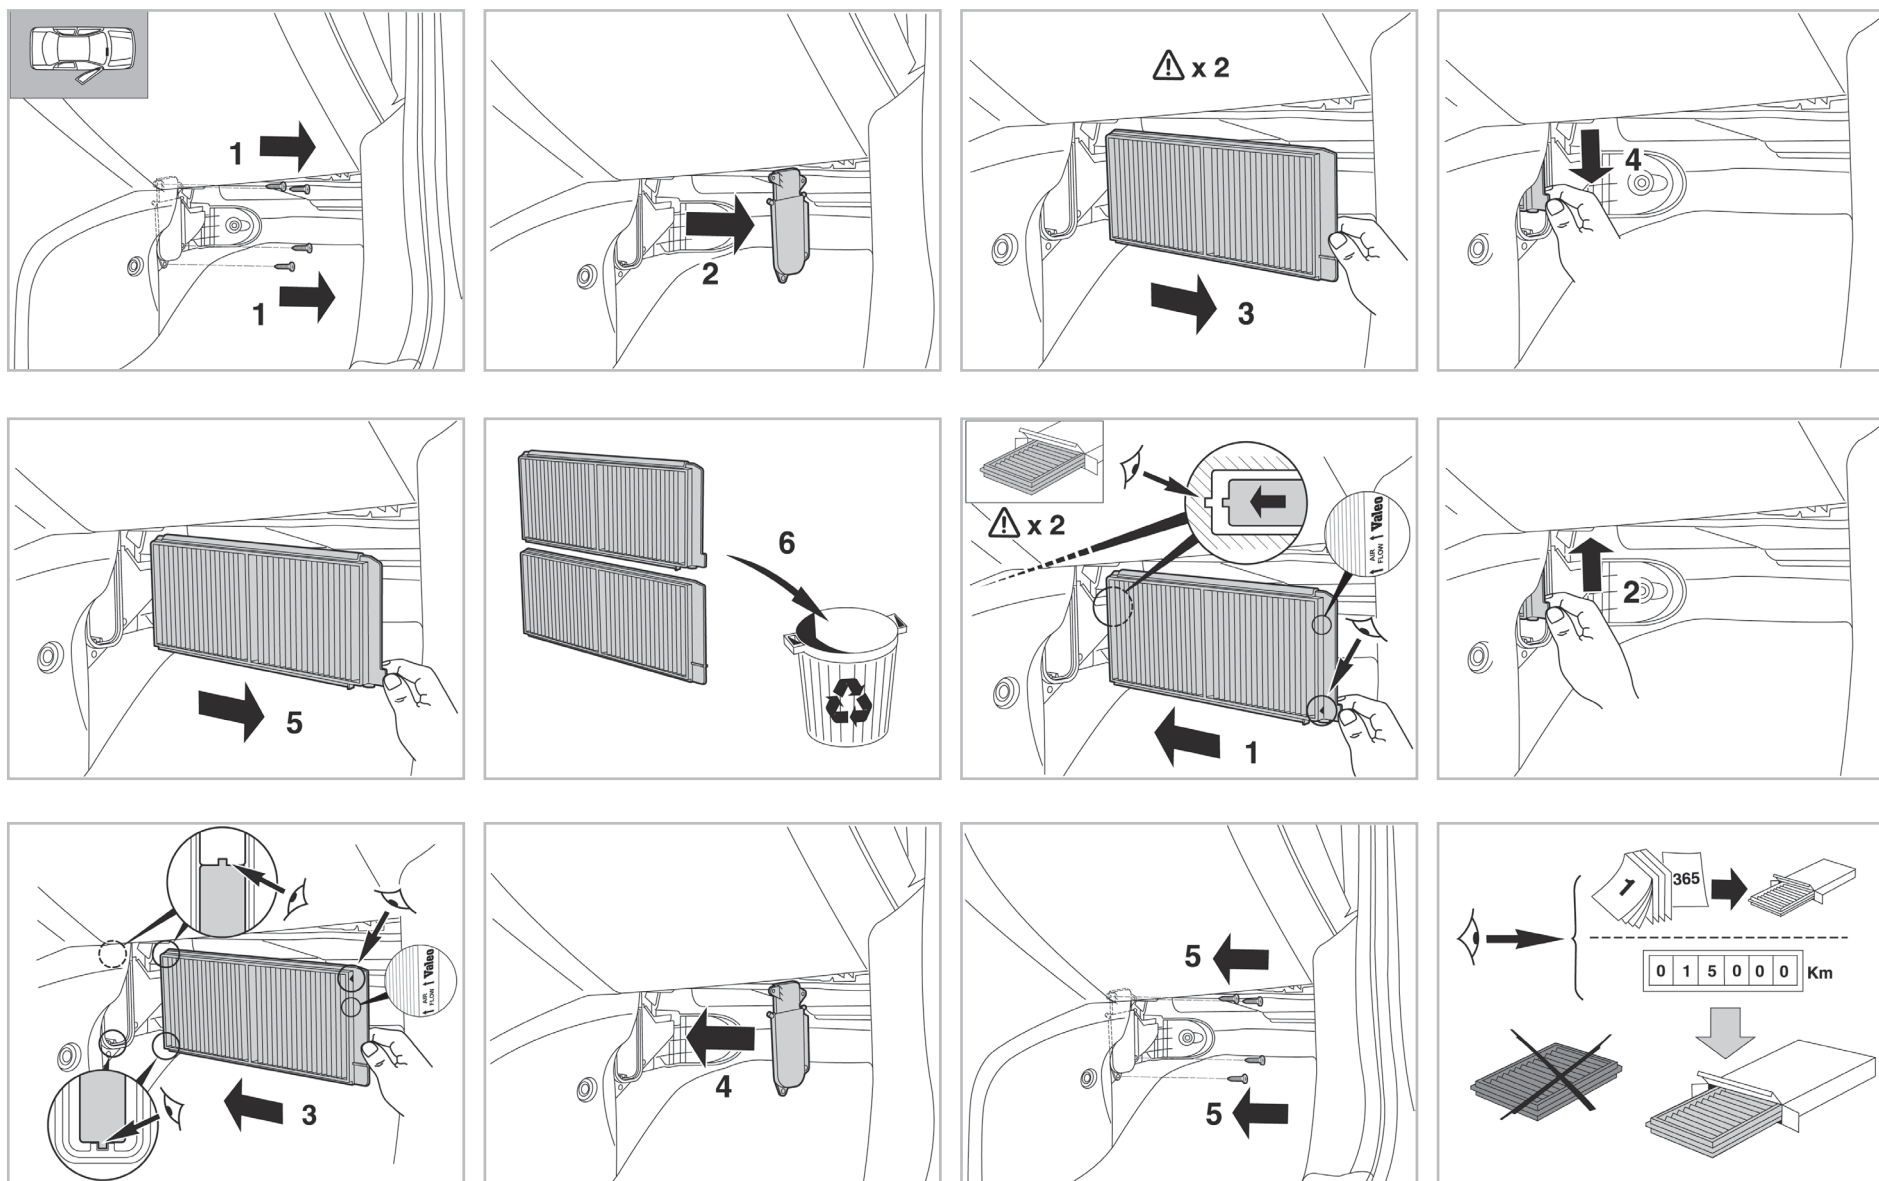

COMFORT

particle filter

FOR
MAZDA

2 A/C+/- (10/07 >)

715642

FH161

PA

WANT TO
KNOW MORE?

www.valeo-techassist.com

Valeo Service - Société par Actions simplifiée - Capital de 12 900 000€ - 70, rue Playel, 93285 Saint-Denis Cedex - France - B 306 486 408 RCS Bobigny